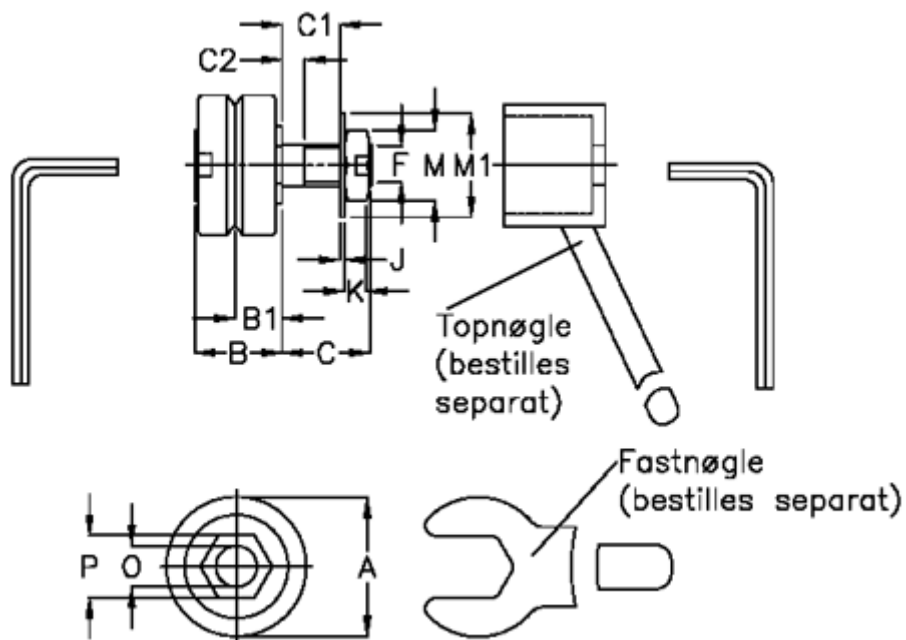

Article number: 0591320325

Description: Hepco SL2 stainless bearing SS LJ 25C-NS

Measures

a = 25.0	K = 5
B = 16.6	M = 13
B1 = 9.00	M1 = 17
C = 19.0	O = 8
C1 = 13	P = 13.0
C2 = 2.5	Weight kg/1000 = 51
F = M8 x 1	
J = 1.00	